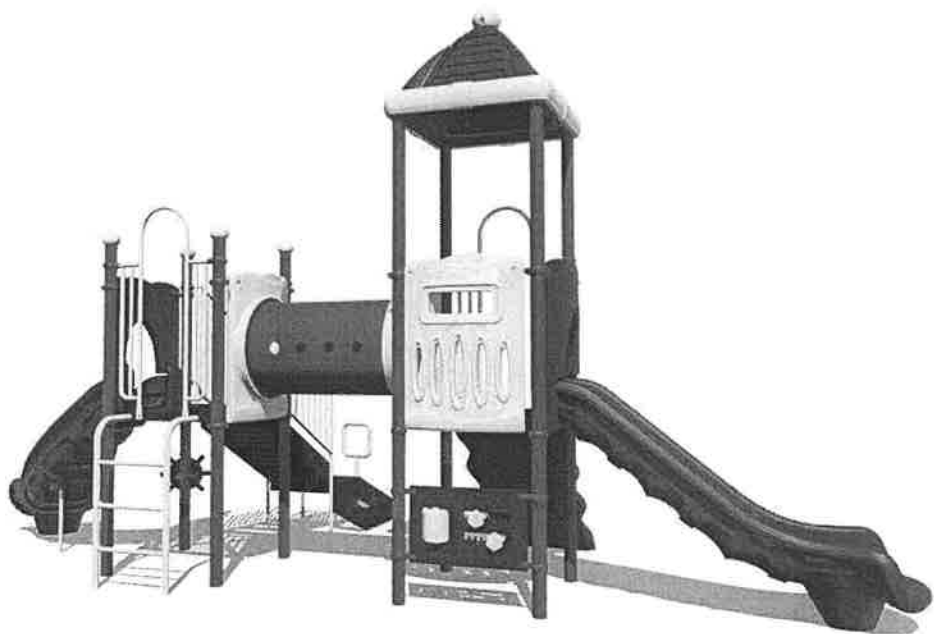

## Monkey Around

SKU: PGB-20224

Call Us

1-800-878-0320

PlaygroundBoss.com

Ages 2-12

Use Zone: 37ft x 23ft  
Child Capacity: 29  
Play Activities: 7

## Monkey In The Middle

SKU: PGB-20221

Call Us  
1-800-878-0320

PlaygroundBoss.com

**Ages  
2 to 12**

**Use Zone: 20ft x 13ft  
Child Capacity: 1  
Play Activities: 1**

**Zig Zag Balance Beam**  
SKU: PGBFS-80187