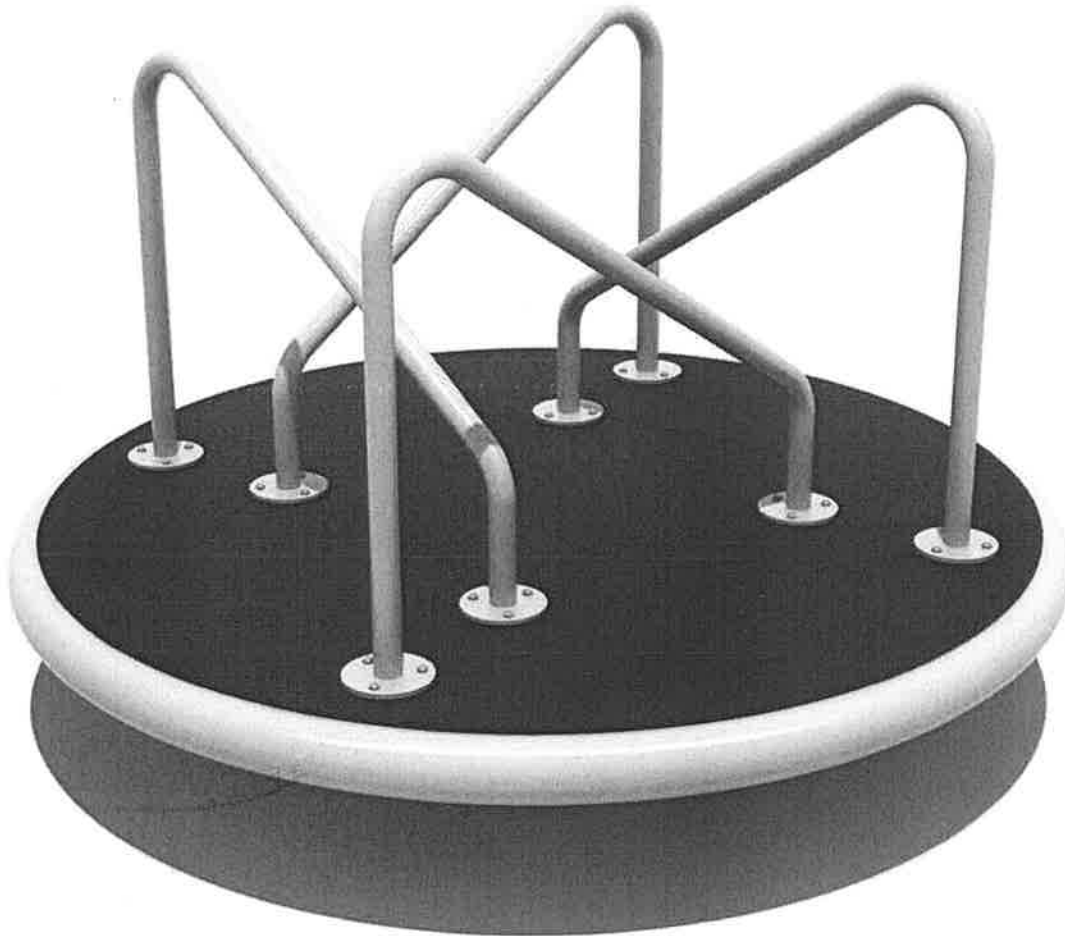

## Red Rover

SKU: PGB-20236

 **Call Us**  
1-800-878-0320

[PlaygroundBoss.com](http://PlaygroundBoss.com)

Ages 5-12

Use Zone: 36ft x 36ft  
Child Capacity: 48  
Play Activities: 9

**Fun Factory**  
SKU: PGB-20209

## 3.5" Arch Swing Frame 8ft - 3 Bay

SKU: PGBSPF-0802

Call Us

1-800-878-0320

[PlaygroundBoss.com](http://PlaygroundBoss.com)

Ages 2 to 12

Use Zone: 24ft x 24ft  
Child Capacity: 6  
Play Activities: 1

## Maze Go Round

SKU: PGBFS-1810

Call Us

1-800-878-0320

[PlaygroundBoss.com](http://PlaygroundBoss.com)

Ages  
5 to 12

Use Zone: 14ft x 14ft  
Child Capacity: 3  
Play Activities: 1

## Rocket Spinner

SKU: PGBFS-1803

Call Us

1-800-878-0320

[PlaygroundBoss.com](http://PlaygroundBoss.com)

Ages  
5 to 12

Use Zone: 21ft x 15ft  
Child Capacity: 2  
Play Activities: 1