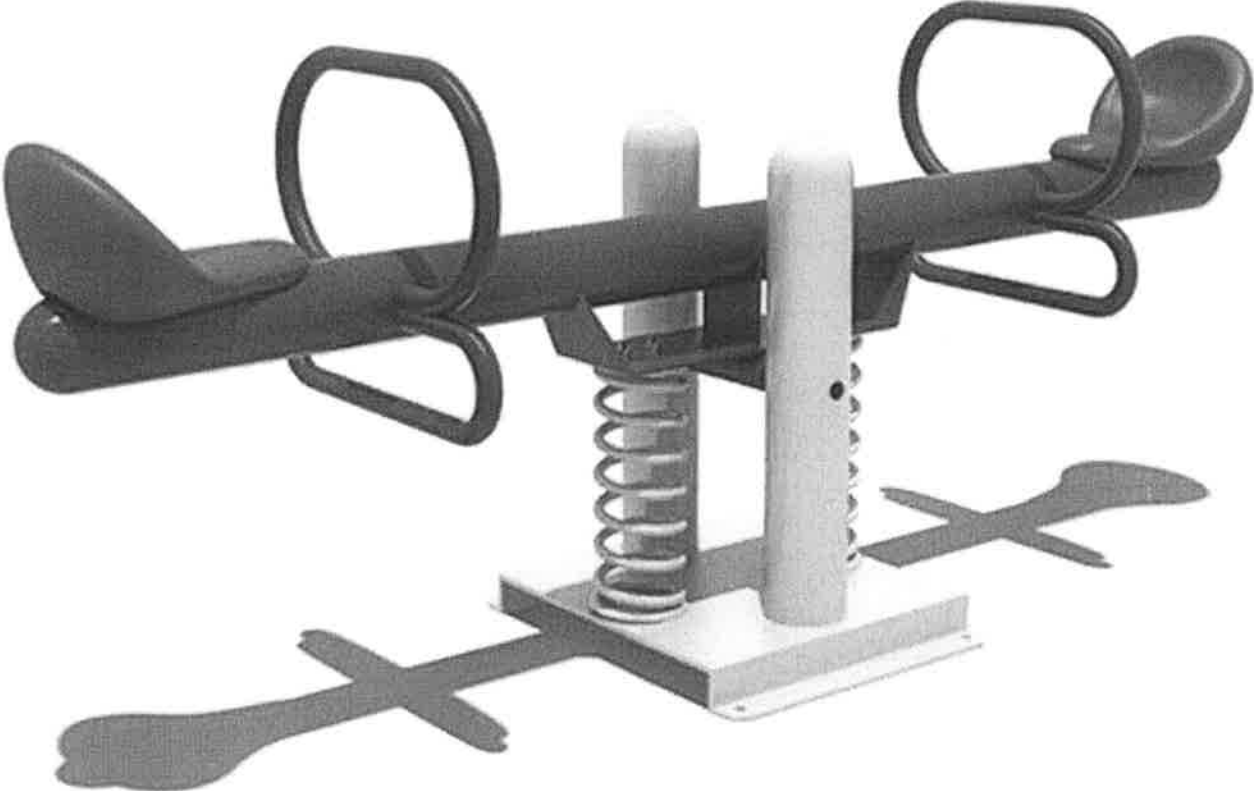

## Parallel Bars

SKU: PGBFS-80254

Call Us  
1-800-878-0320

[PlaygroundBoss.com](http://PlaygroundBoss.com)

**Ages  
2 to 12**

**Use Zone: 19ft x 14ft  
Child Capacity: 2  
Play Activities: 1**

**Two Seat Seesaw**  
SKU: PGBSR-1404